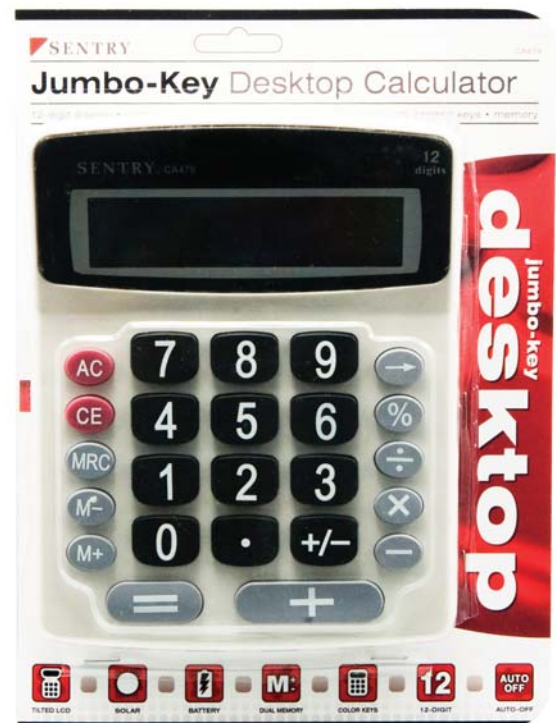

# CA479

## JUMBO-KEY DESKTOP CALCULATOR

- 12-digit display
- Solar & battery
- Memory
- Jumbo keys
- Auto-off
- Tilted LCD

**ADDRESS: P.O. Box 885, One Bridge St, Hillburn, NY 10931 PHONE: (845) 753-2910 FAX: (845) 753 2920  
E - MAIL: info@sentryindustries.com WEB: www.sentryindustries.com**