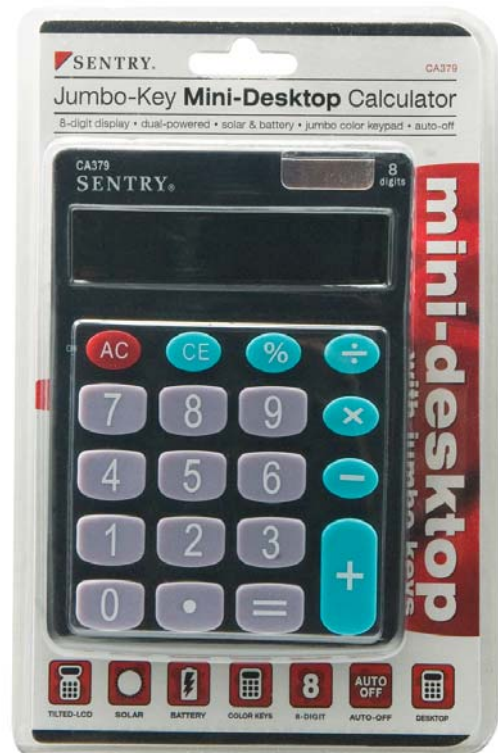

CA379

JUMBO-KEY MINI-DESKTOP CALCULATOR

- 8-digit display
- Dual-powered
- Solar & battery
- Rubber keypad
- Auto-off
- Tilted LCD
- Color jumbo keys

**ADDRESS: P.O. Box 885, One Bridge St, Hillburn, NY 10931 PHONE: (845) 753-2910 FAX: (845) 753 2920
E - MAIL: info@sentryindustries.com WEB: www.sentryindustries.com**