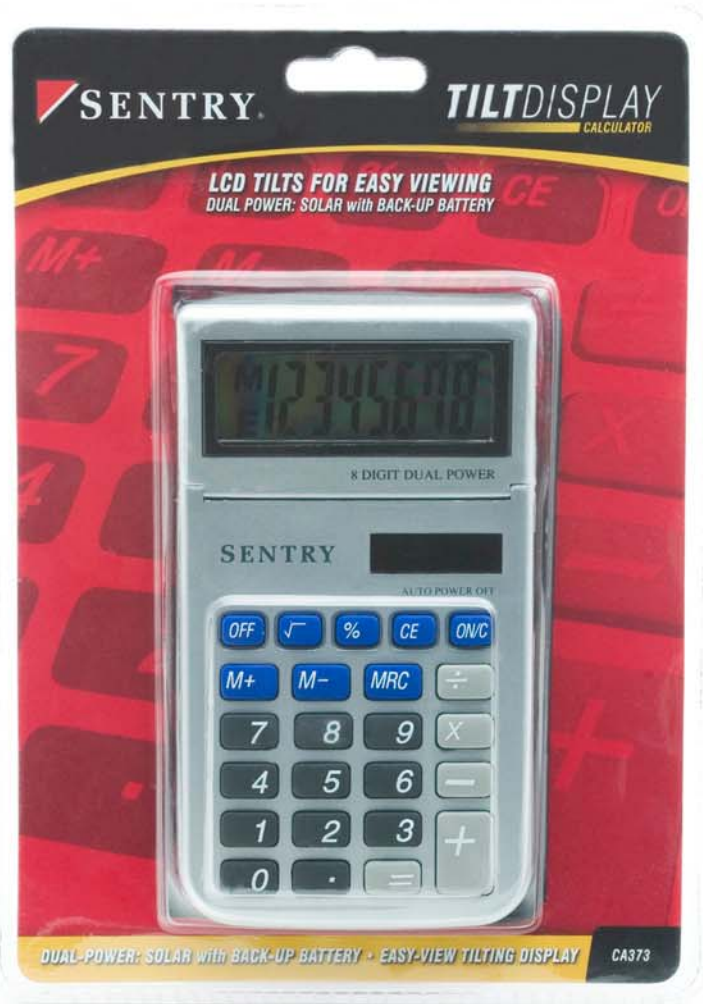

# CA373

## Deluxe Dual Power Calculator with Wallet

- Solar Power
- Back-Up Battery for Low-light Conditions
- Wallet Included
- Sure-Grip Rubber Keys
- Large 8-Digit LCD
- Tilting Display

Qty: 24/96 Cube: 2.0 Wgt: 22 L: 19.75 W: 12.75 H: 13.5